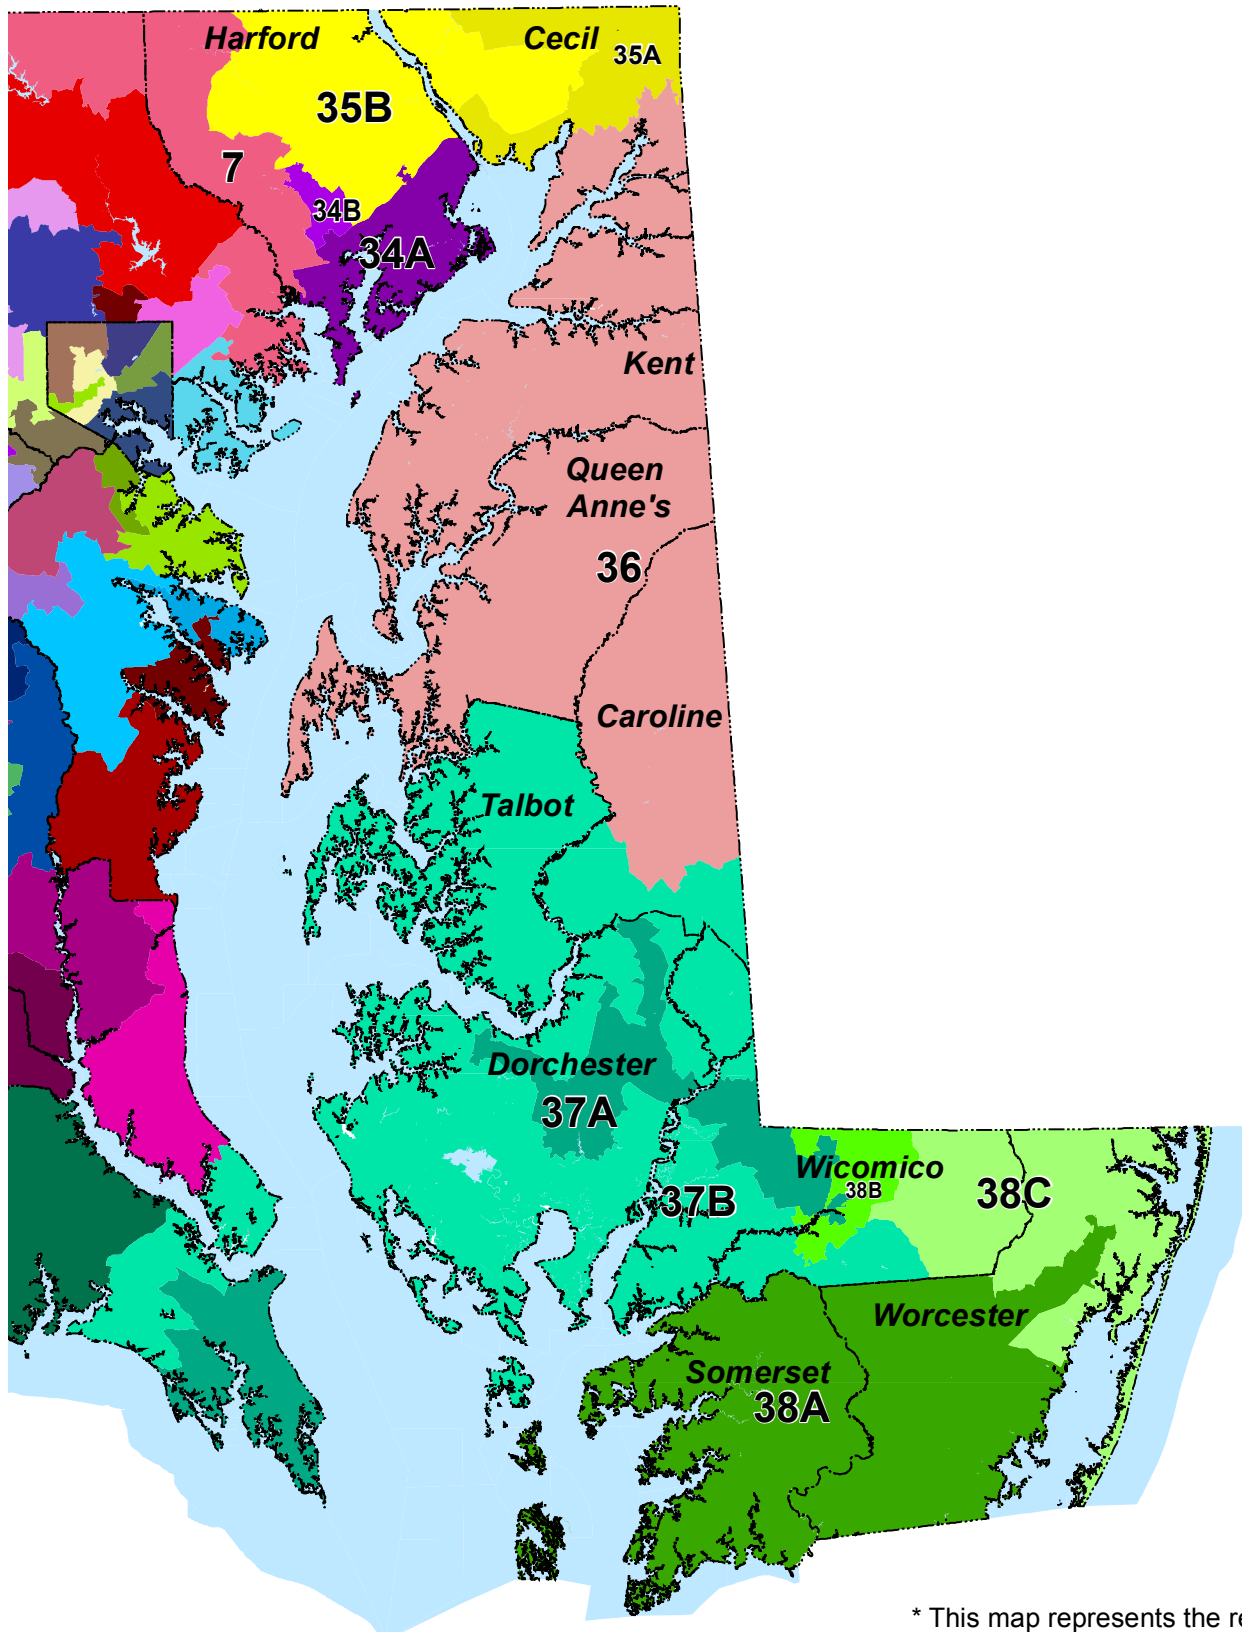

Recommended 2012 Maryland Legislative District Plan\*  
as Proposed by the Governor's Redistricting Advisory Committee  
Eastern Shore  
December 16, 2011

\* This map represents the recommended 2012 Legislative District plan as proposed by the Governor's Redistricting Advisory Committee.